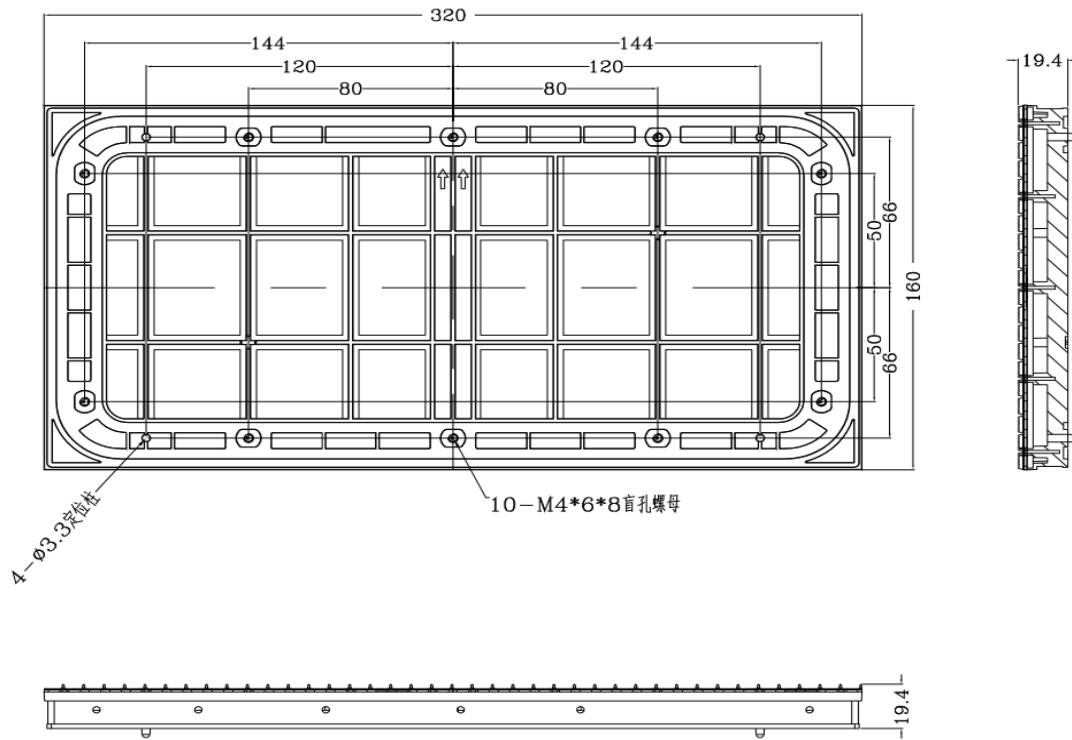

## Features

- The R, G, B dies are encapsulated together to form a single pixel, delivering excellent color mixing effect and uniformity.
- Integrates lamp board and drive board for even current distribution, low power consumption, and fast heat dissipation.
- High brightness, low attenuation, high reliability, and high weather resistance.
- Matte black cover with a special pattern design presents high contrast.
- The PCB surface of the module is properly treated to prevent moisture, water, and corrosion. The module adopts a PC engineering plastic bottom shell, undergoes waterproof treatment with AB potting glue and anti-UV treatment, and uses hermetic surface, reaching IP65 waterproof rating.
- Long lifetime.
- Ultra-wide viewing angle ensures satisfactory viewing experience from diversified angles.

## Specifications

Module	Description
Pixel Pitch	P8

Module Resolution (W x H)	40 x 20
Module Dimensions (mm)	320 x 160 x 19.4
<b>Processing Image</b>	<b>Description</b>
Single Pixel Brightness Correction	Support
Single Pixel Color Correction	Support
Brightness (nits)	4500
Color Temperature (K)	3500 to 9000
Viewing Angle (H/V)	120°/120°
Center Distance Deviation of LED	<3%
Brightness Uniformity	≥97%
Color Uniformity (Cx, Cy)	±0.003
Contrast Ratio	3000 : 1
<b>Processing performance</b>	<b>Description</b>
Pixel Density (pitch/m <sup>2</sup> )	15625
Grayscale	14bit
Scanning Mode	5 S
Drive Mode	Constant current driving
Refresh Rate (Hz)	≥3840
Frame Frequency (Hz)	50/60
<b>Electrical</b>	<b>Description</b>
Power Supply	DC 4.5 V
Average Power Consumption (W/m <sup>2</sup> )	240
Max. Power Consumption (W/m <sup>2</sup> )	800
<b>General</b>	<b>Description</b>
Unit Board Signal Interface	HUB75
Ingress Protection	IP65
Weight (Kg/pcs)	0.45 ±0.02
Operating Temperature	-20°C to 50°C
Operating Humidity	10% to 90% RH, non-condensing
Storage Temperature	-40°C to 60°C
Storage Humidity	10% to 90% RH, non-condensing
LED Lifetime (h)	100000

## Dimensions