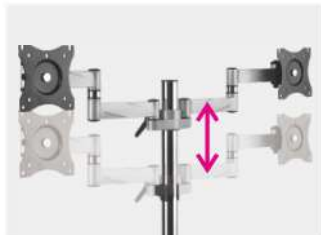

SH110-C024

Elegant Aluminum LCD Desk Mount

Fits most 13"-34" LCD/LED Monitors

Screen Size
13"-34"

Weight Capacity
8kg/17.6lbs

Tilt Range
+35° ~ -35°

Swivel Range
+90° ~ -90°

Screen Rotation
360°

Cable Management

VESA Compatible
75x75 100x100

360° rotation allows portrait and landscape viewing

Available for freely adjusting height without tools

In-arm cable clip routes cables for a clean appearance

Both grommet and desk clamp mounting available