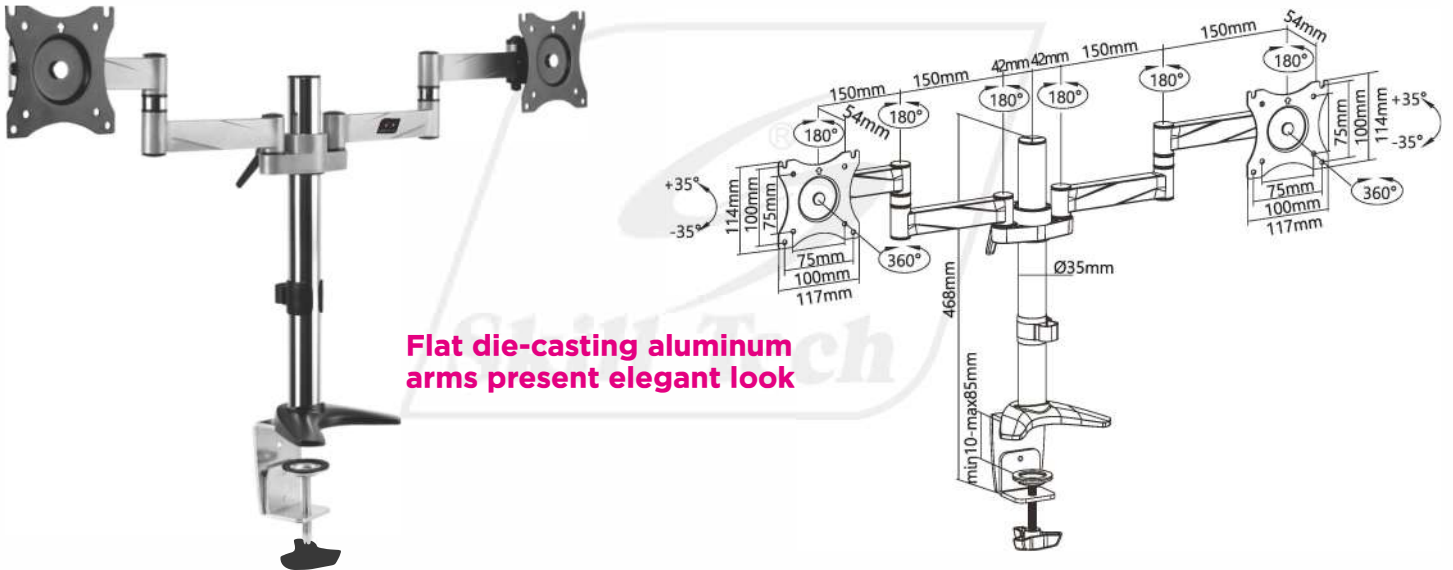

SH110-C024

Elegant Aluminum LCD Desk Mount

Fits most 13"-34" LCD/LED Monitors

Screen Size
13"-34"

Weight Capacity
8kg/17.6lbs

Tilt Range
+35° ~ -35°

Swivel Range
+90° ~ -90°

Screen Rotation
360°

Cable Management

VESA Compatible
75x75 100x100

360° rotation allows portrait and landscape viewing

Available for freely adjusting height without tools

In-arm cable clip routes cables for a clean appearance

Both grommet and desk clamp mounting available