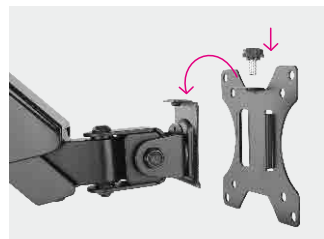

## Sit-stand Workstation Wall Mount

Single Monitor / Keyboard Tray / CPU Holder

New Working Style

- Screen Size 17"-32"
- Weight Capacity 1-8kg/2.2-17.6lbs
- Weight Capacity 1kg/2.2lbs
- Tilt Range +35° ~ -35°
- Swivel Range +90° ~ -90°
- Screen Rotation 360°
- Cable Management
- Curved Monitor
- VESA Compatible 75x75 100x100

**Full-Motion Mechanism**  
swivel, tilt and rotate the screen for the most optimized viewing position.

**Quick-Release VESA Plate**  
for easy installation.

**Upgraded Keyboard Tray**  
provides comfort for your wrists.