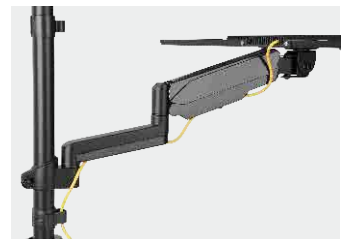

## Sit-stand Workstation Wall Mount

Single Monitor / Keyboard Tray / CPU Holder

New Working Style

- Screen Size 17"-32"
- Weight Capacity 1-8kg/2.2-17.6lbs
- Weight Capacity 1kg/2.2lbs
- Tilt Range +35° ~ -35°
- Swivel Range +90° ~ -90°
- Screen Rotation 360°
- Cable Management
- Curved Monitor
- VESA Compatible 75x75 100x100

**Full-Motion Mechanism**  
swivel, tilt and rotate the screen for the most optimized viewing position.

**Quick-Release VESA Plate**  
for easy installation.

**Upgraded Keyboard Tray**  
provides comfort for your wrists.