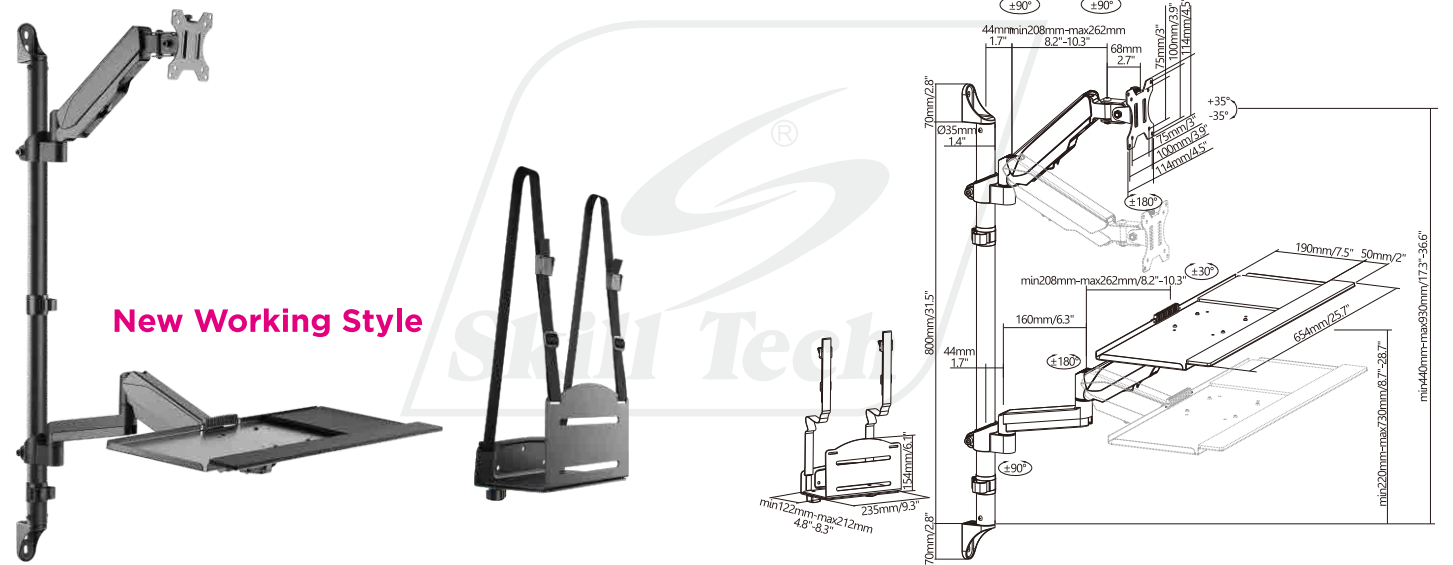

# SH WWS04-01

## Sit-stand Workstation Wall Mount

Single Monitor / Keyboard Tray / CPU Holder

New Working Style

- Screen Size 17"-32"
- Weight Capacity 1-8kg/2.2-17.6lbs
- Weight Capacity 1kg/2.2lbs
- Tilt Range +35° ~ -35°
- Swivel Range +90° ~ -90°
- Screen Rotation 360°
- Cable Management
- Curved Monitor
- VESA Compatible 75x75 100x100

**Full-Motion Mechanism**  
swivel, tilt and rotate the screen for the most optimized viewing position.

**Quick-Release VESA Plate**  
for easy installation.

**Upgraded Keyboard Tray**  
provides comfort for your wrists.

**Cable Management System**  
for a clutter free desktop and clean look.