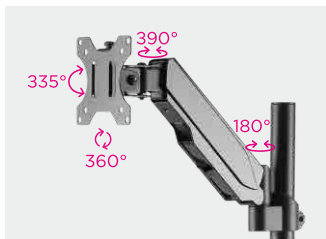

## Sit-stand Workstation Wall Mount

Single Monitor / Keyboard Tray / CPU Holder

New Working Style

- Screen Size 17"-32"
- Weight Capacity 1-8kg/2.2-17.6lbs
- Weight Capacity 1kg/2.2lbs
- Tilt Range +35° ~ -35°
- Swivel Range +90° ~ -90°
- Screen Rotation 360°
- Cable Management
- Curved Monitor
- VESA Compatible 75x75 100x100

**Full-Motion Mechanism**  
swivel, tilt and rotate the screen for the most optimized viewing position.

**Quick-Release VESA Plate**  
for easy installation.

**Upgraded Keyboard Tray**  
provides comfort for your wrists.